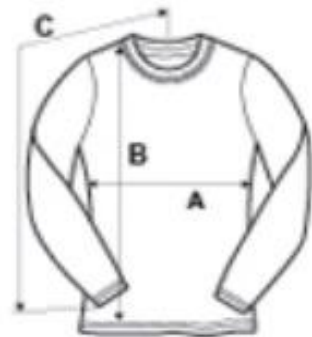

# Women's Sizing Charts

Color & Sizes

Product Details

Highlights

Size Chart

Size	A	B	C
SM	16 "	25.25 "	11.5 "
MD	17 "	26.25 "	12 "
LG	18.5 "	27.25 "	12.5 "
XL	19.5 "	28 "	13.25 "
2XL	22 "	28.5 "	14 "
3XL	23.5 "	29 "	15 "

A-Width  
B- Height  
C- Sleeve Center Back

Color & Sizes

Product Details

Highlights

Size Chart

Size	A	B	C
SM	17.25 "	25.5 "	30 "
MD	19.25 "	26 "	30.5 "
LG	21.25 "	27 "	31.5 "
XL	23.25 "	28 "	32.5 "
2XL	25.25 "	28.5 "	33.5 "
3XL	27.25 "	29 "	34.5 "

A-Width  
B- Height  
C- Sleeve Center Back