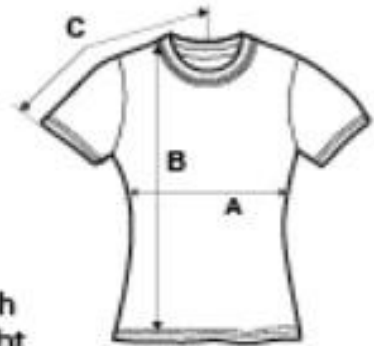

# Women's Sizing Charts

Color & Sizes

Product Details

Highlights

Size Chart

Size	A	B	C
SM	16 "	25.25 "	11.5 "
MD	17 "	26.25 "	12 "
LG	18.5 "	27.25 "	12.5 "
XL	19.5 "	28 "	13.25 "
2XL	22 "	28.5 "	14 "
3XL	23.5 "	29 "	15 "

A-Width  
B- Height  
C- Sleeve Center Back

Color & Sizes

Product Details

Highlights

Size Chart

Size	A	B	C
SM	17.25 "	25.5 "	30 "
MD	19.25 "	26 "	30.5 "
LG	21.25 "	27 "	31.5 "
XL	23.25 "	28 "	32.5 "
2XL	25.25 "	28.5 "	33.5 "
3XL	27.25 "	29 "	34.5 "

A-Width  
B- Height  
C- Sleeve Center Back